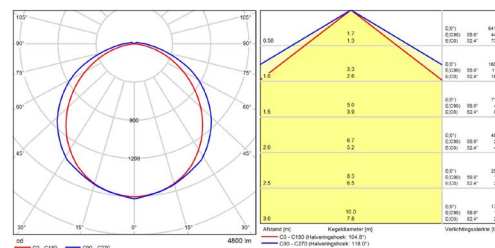

LED WATERPROOF ZEUS IP66 35W 1200 4000K INCL. 5X2.5MM TW