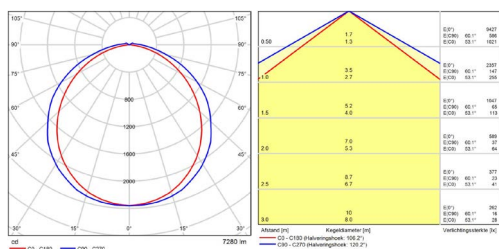

PHOTOMETRIC SPECIFICATIONS

LED WATERPROOF ZEUS IP66 19W 600 4000K INCL. 5X2.5MM TW

LED WATERPROOF ZEUS IP66 35W 1200 4000K INCL. 5X2.5MM TW

LED WATERPROOF ZEUS IP66 51W 1500 4000K INCL. 5X2.5MM TW

LED WATERPROOF ZEUS IP66 60W 1500 4000K INCL. 5X2.5MM TW