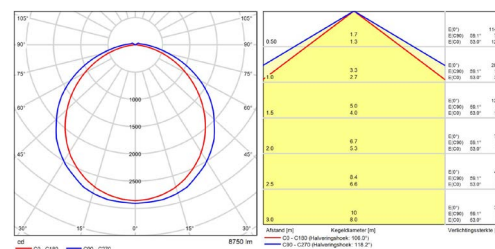

PHOTOMETRIC SPECIFICATIONS

LED WATERPROOF ZEUS IP66 19W 600 4000K INCL. 5X2.5MM TW

LED WATERPROOF ZEUS IP66 35W 1200 4000K INCL. 5X2.5MM TW

LED WATERPROOF ZEUS IP66 51W 1500 4000K INCL. 5X2.5MM TW

LED WATERPROOF ZEUS IP66 60W 1500 4000K INCL. 5X2.5MM TW