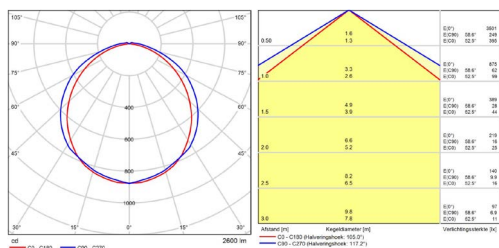

PHOTOMETRIC SPECIFICATIONS

LED WATERPROOF ZEUS IP66 19W 600 4000K INCL. 5X2.5MM TW